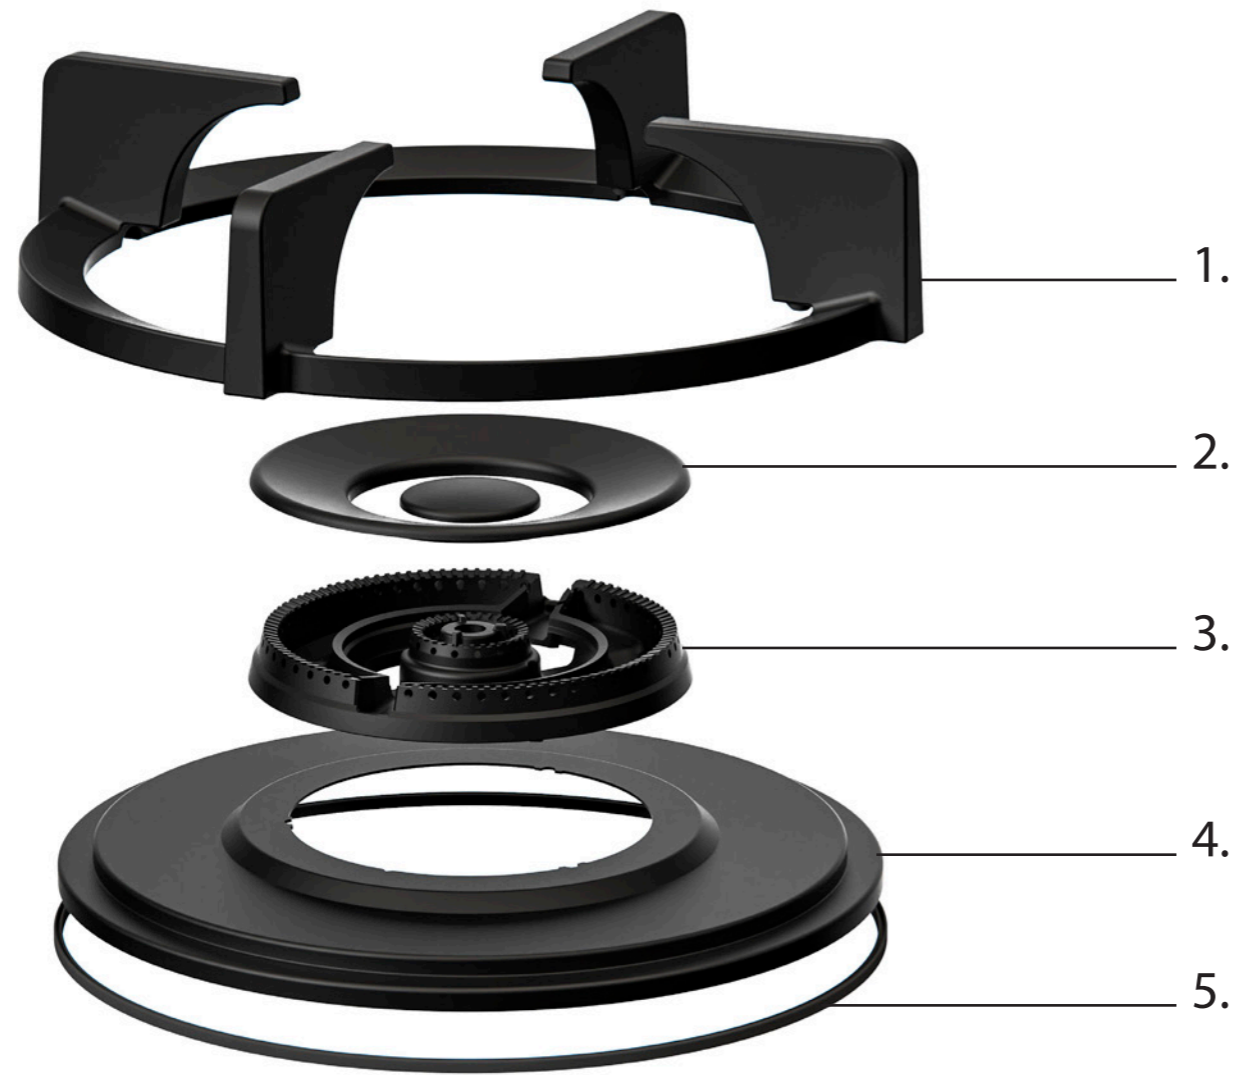

5. **Flange**
STEEL

6. **Heat conductor**
ALUMINIUM

7. **Control knob**
ANODISED ALUMINIUM

8. **Cassette unit**
GALVANIZED STEEL

Burners

Small burner

Medium burner

Wok-/simmer burner

SMALL BURNERS

MIN. POWER
0,3 kW

MAX. POWER
2 kW

DIAM. BURNER
Ø 230 mm

MEDIUM BURNERS

MIN. POWER
0,3 kW

MAX. POWER
3 kW

DIAM. BURNER
Ø 230 mm

WOK-/SIMMER BURNER

MIN. POWER
0,2 kW

MAX. POWER
5 kW

DIAM. BURNER
Ø 270 mm

1. **Pan support**
ENAMELED CAST IRON

2. **Burner caps**
ENAMELED CAST IRON

3. **Flame spreader**
(COATED BRASS)

4. **Heat shield**
ENAMELED STEEL

Top view Top Side knob

Important

- Minimal countertop depth: 600 mm
- Total height PITT unit incl. support bar set: 119 mm
- Countertop thickness: 4-35 mm
- The C-size is a **minimal** size

Hole pattern

Technical specifications