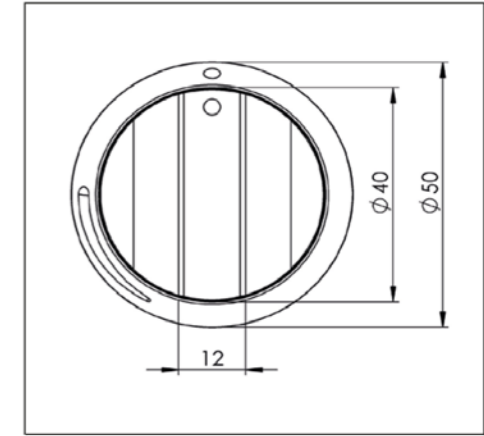

WOK-/SIMMER BURNER

MIN. POWER
0,2 kW

MAX. POWER
5 kW

DIAM. BURNER
Ø 270 mm

1. **Pan support**
ENAMELED CAST IRON

2. **Burner caps**
ENAMELED CAST IRON

3. **Flame spreader**
(COATED BRASS)

4. **Heat shield**
ENAMELED STEEL

SMALL BURNER

MEDIUM BURNER

MEDIUM BURNER

WOK-/SIMMER BURNER

WOK-/SIMMER BURNER

Control knob Top Side

3D-image Top Side knob

Front view Top Side knob

Top view Top Side knob

Important

- Minimal countertop depth: 600 mm
- Total height PITT unit incl. support bar set: 119 mm
- Countertop thickness: 4-35 mm
- The C-size is a **minimal** size

Hole pattern

Technical specifications

Model	Foessa Top Side
Type of burners	2x burner small (0,3 - 2 kW) 2x burner medium (0,3 - 3 kW) 2x wok-/simmer burners (0,2 - 5 kW)
Editions	Professional (brass) Black (full black)
The controls	Top Side
Module dimensions (LxWxH)	503 x 1157 x 89 mm
Automatic spark ignition	✓
Flame protection	✓
Weight	31,5 kg
Wok ring	✓