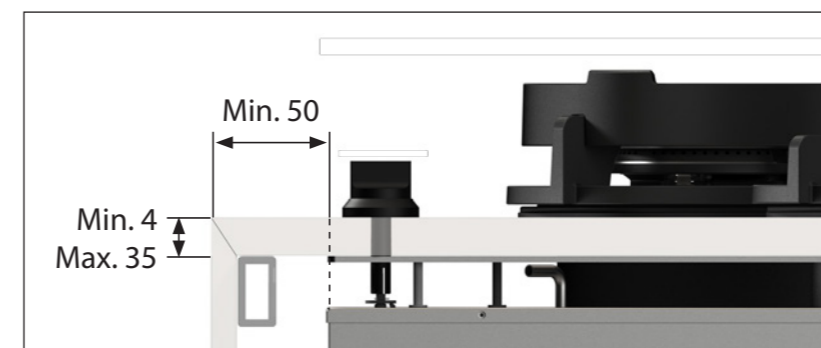

SMALL BURNER

MEDIUM BURNER

MEDIUM BURNER

WOK-/SIMMER BURNER

WOK-/SIMMER BURNER

Control knob Top Side

3D-image Top Side knob

Front view Top Side knob

Top view Top Side knob

Important

- Minimal countertop depth: 600 mm
- Total height PITT unit incl. support bar set: 119 mm
- Countertop thickness: 4-35 mm
- The C-size is a **minimal** size

Hole pattern

Technical specifications