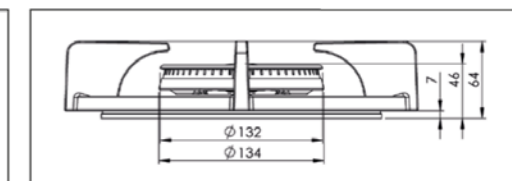

Exploded view

1. **Small burner**
ENAMELED CAST IRON

2. **Medium burner**
ENAMELED CAST IRON

3. **Wok-/simmer burner**
ENAMELED CAST IRON

4. **Wok ring**
ENAMELED CAST IRON

5. **Flange**
STEEL

6. **Heat conductor**
ALUMINIUM

7. **Control knob**
ANODISED ALUMINIUM

8. **Cassette unit**
GALVANIZED STEEL

Burners

Wok-/simmer burner

SMALL BURNERS

MIN. POWER
0,3 kW

MAX. POWER
2 kW

DIAM. BURNER
Ø 230 mm

MEDIUM BURNERS

MIN. POWER
0,3 kW

MAX. POWER
3 kW

DIAM. BURNER
Ø 230 mm

WOK-/SIMMER BURNER

MIN. POWER
0,2 kW

MAX. POWER
5 kW

DIAM. BURNER
Ø 270 mm