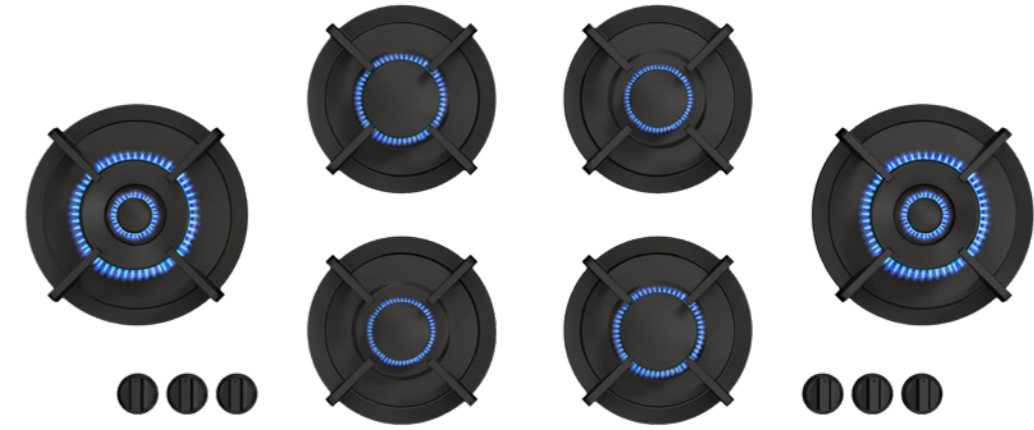

SMALL BURNER

MEDIUM BURNER

MEDIUM BURNER

WOK-/SIMMER BURNER

WOK-/SIMMER BURNER

Control knob Top Side

3D-image Top Side knob

Front view Top Side knob

Top view Top Side knob

Important

- Minimal countertop depth: 600 mm
- Total height PITT unit incl. support bar set: 119 mm
- Countertop thickness: 4-35 mm
- The C-size is a **minimal** size

Hole pattern

Technical specifications

Model	Foessa Top Side
Type of burners	2x burner small (0,3 - 2 kW) 2x burner medium (0,3 - 3 kW) 2x wok-/simmer burners (0,2 - 5 kW)
Editions	Professional (brass) Black (full black)
The controls	Top Side
Module dimensions (LxWxH)	503 x 1157 x 89 mm
Automatic spark ignition	✓
Flame protection	✓
Weight	31,5 kg
Wok ring	✓