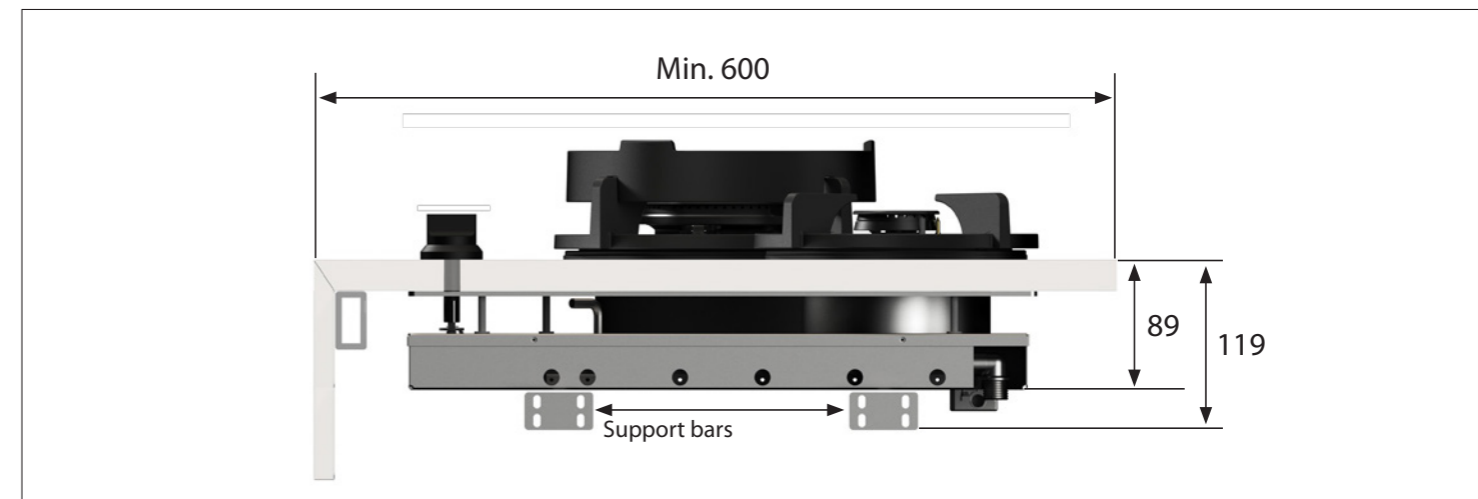

SMALL BURNER

MEDIUM BURNER

MEDIUM BURNER

WOK-/SIMMER BURNER

WOK-/SIMMER BURNER

Control knob Top Side

3D-image Top Side knob

Front view Top Side knob

Top view Top Side knob

Important

- Minimal countertop depth: 600 mm
- Total height PITT unit incl. support bar set: 119 mm
- Countertop thickness: 4-35 mm
- The C-size is a **minimal** size

Hole pattern

Technical specifications