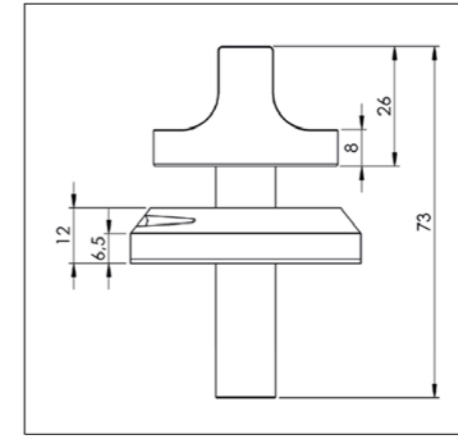

SMALL BURNER

MEDIUM BURNER

MEDIUM BURNER

WOK-/SIMMER BURNER

WOK-/SIMMER BURNER

Control knob Top Side

3D-image Top Side knob

Front view Top Side knob

Top view Top Side knob

Important

- Minimal countertop depth: 600 mm
- Total height PITT unit incl. support bar set: 119 mm
- Countertop thickness: 4-35 mm
- The C-size is a **minimal** size

Hole pattern

Technical specifications