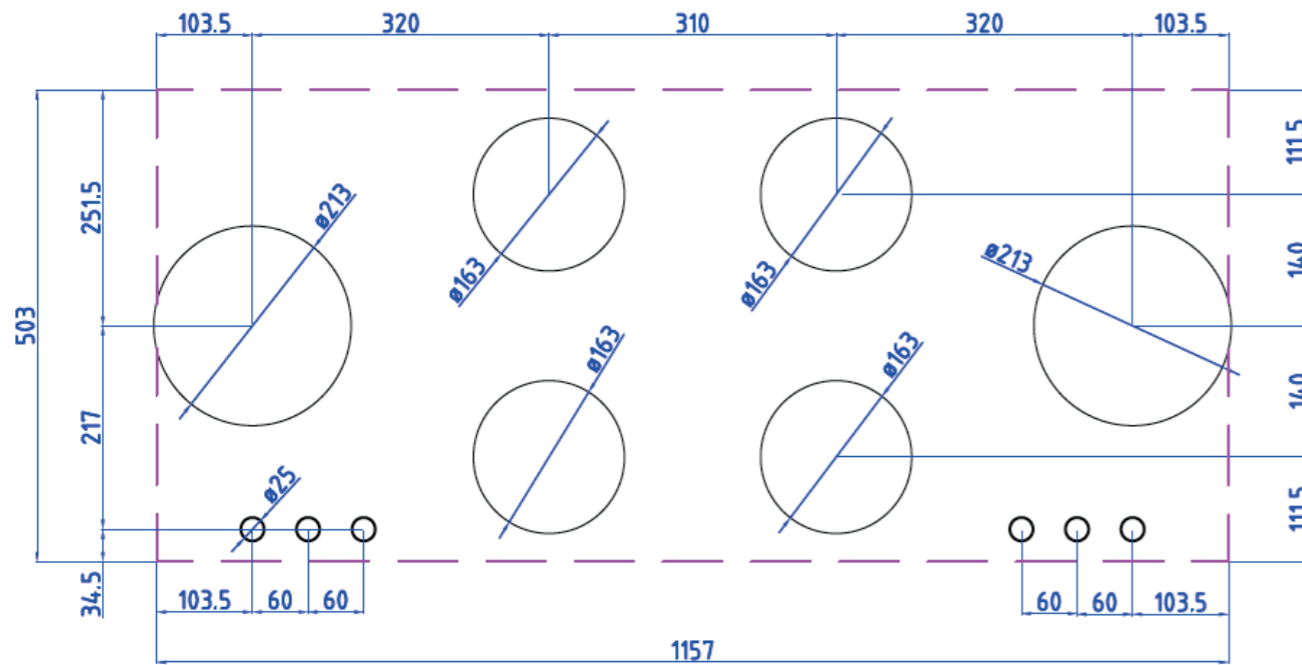

SMALL BURNER

MEDIUM BURNER

MEDIUM BURNER

WOK-/SIMMER BURNER

WOK-/SIMMER BURNER

Control knob Top Side

3D-image Top Side knob

Front view Top Side knob

Top view Top Side knob

Important

- Minimal countertop depth: 600 mm
- Total height PITT unit incl. support bar set: 119 mm
- Countertop thickness: 4-35 mm
- The C-size is a **minimal** size

Hole pattern

Technical specifications

Model	Foessa Top Side
Type of burners	2x burner small (0,3 - 2 kW) 2x burner medium (0,3 - 3 kW) 2x wok-/simmer burners (0,2 - 5 kW)
Editions	Professional (brass) Black (full black)
The controls	Top Side
Module dimensions (LxWxH)	503 x 1157 x 89 mm
Automatic spark ignition	✓
Flame protection	✓
Weight	31,5 kg
Wok ring	✓