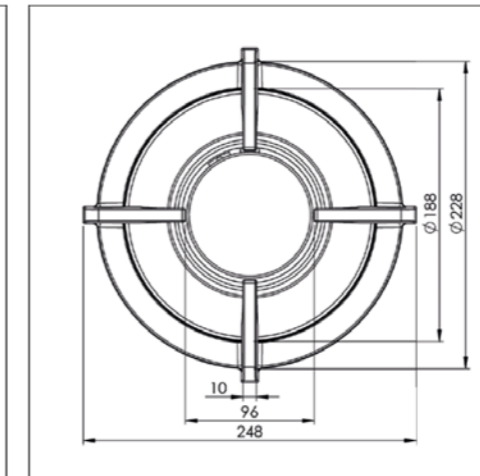

Exploded view

1. **Small burner**
ENAMELED CAST IRON

2. **Medium burner**
ENAMELED CAST IRON

3. **Wok-/simmer burner**
ENAMELED CAST IRON

4. **Wok ring**
ENAMELED CAST IRON

5. **Flange**
STEEL

6. **Heat conductor**
ALUMINIUM

7. **Control knob**
ANODISED ALUMINIUM

8. **Cassette unit**
GALVANIZED STEEL

Burners

Medium burner

SMALL BURNERS

MIN. POWER
0,3 kW

MAX. POWER
2 kW

DIAM. BURNER
Ø 230 mm

MEDIUM BURNERS

MIN. POWER
0,3 kW

MAX. POWER
3 kW

DIAM. BURNER
Ø 230 mm

WOK-/SIMMER BURNER

MIN. POWER
0,2 kW

MAX. POWER
5 kW

DIAM. BURNER
Ø 270 mm