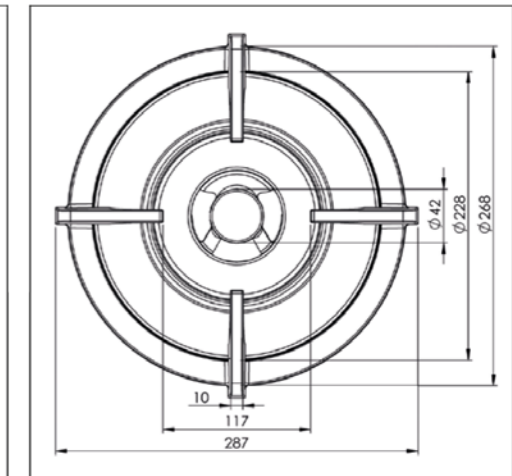

SMALL BURNERS

MIN. POWER
0,3 kW

MAX. POWER
2 kW

DIAM. BURNER
Ø 230 mm

MEDIUM BURNERS

MIN. POWER
0,3 kW

MAX. POWER
3 kW

DIAM. BURNER
Ø 230 mm

WOK-/SIMMER BURNER

MIN. POWER
0,2 kW

MAX. POWER
5 kW

DIAM. BURNER
Ø 270 mm

1. **Pan support**
ENAMELED CAST IRON

2. **Burner caps**
ENAMELED CAST IRON

3. **Flame spreader**
(COATED BRASS)

4. **Heat shield**
ENAMELED STEEL

Top view Top Side knob

Important

- Minimal countertop depth: 600 mm
- Total height PITT unit incl. support bar set: 119 mm
- Countertop thickness: 4-35 mm
- The C-size is a **minimal** size

Hole pattern

Technical specifications