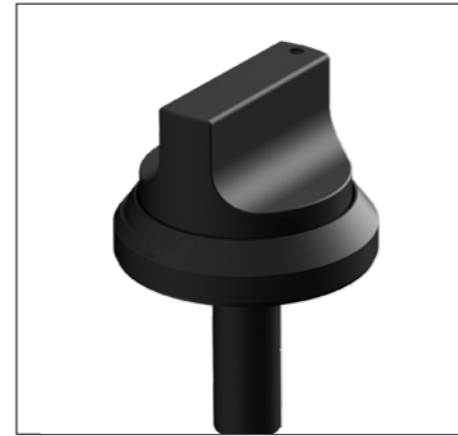

SMALL BURNER

MEDIUM BURNER

MEDIUM BURNER

WOK-/SIMMER BURNER

WOK-/SIMMER BURNER

Control knob Top Side

3D-image Top Side knob

Front view Top Side knob

Top view Top Side knob

Important

- Minimal countertop depth: 600 mm
- Total height PITT unit incl. support bar set: 119 mm
- Countertop thickness: 4-35 mm
- The C-size is a **minimal** size

Hole pattern

Technical specifications