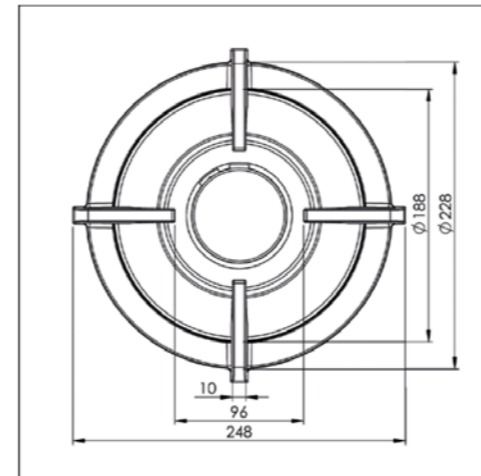

Burners

Small burner