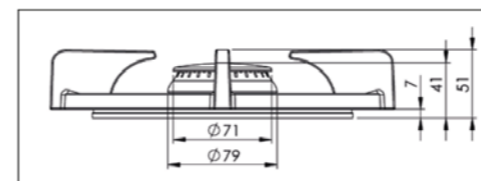

Burners

Small burner