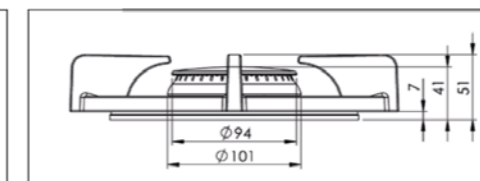

Exploded view

1. **Small burner**
ENAMELED CAST IRON

2. **Medium burner**
ENAMELED CAST IRON

3. **Wok-/simmer burner**
ENAMELED CAST IRON

4. **Wok ring**
ENAMELED CAST IRON

5. **Flange**
STEEL

6. **Heat conductor**
ALUMINIUM

7. **Control knob**
ANODISED ALUMINIUM

8. **Cassette unit**
GALVANIZED STEEL

Burners

Medium burner

SMALL BURNERS

MIN. POWER
0,3 kW

MAX. POWER
2 kW

DIAM. BURNER
Ø 230 mm

MEDIUM BURNERS

MIN. POWER
0,3 kW

MAX. POWER
3 kW

DIAM. BURNER
Ø 230 mm

WOK-/SIMMER BURNER

MIN. POWER
0,2 kW

MAX. POWER
5 kW

DIAM. BURNER
Ø 270 mm